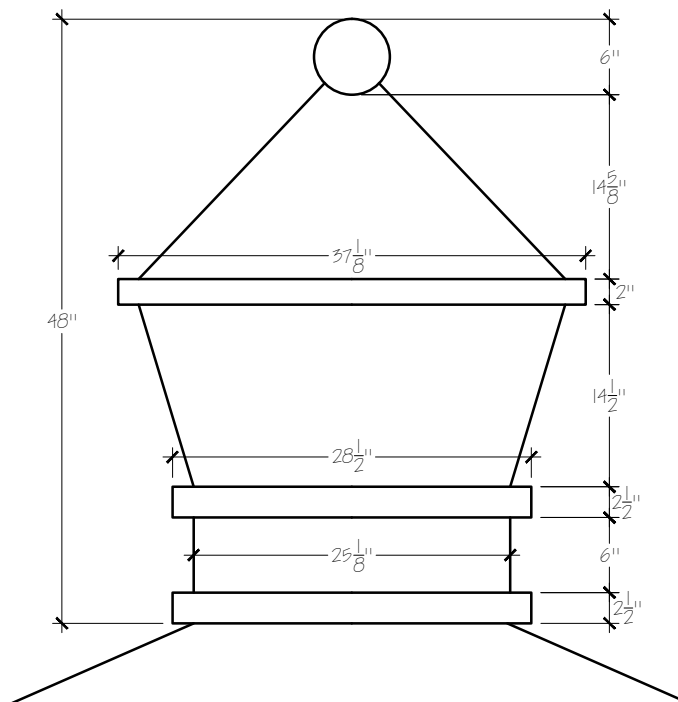

Top View

SIGNATURE:

DATE:

OLD WORLD DISTRIBUTORS, INC.

Available Materials:

- 16 oz. Copper
- 16 oz Lead Coated Copper

Notes:

Base Made to Roof Pitch
Shown at 8/12

Part No.: Crown CRO-48